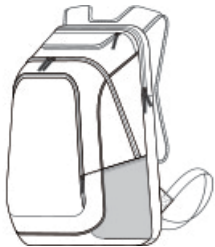

Sketches

front