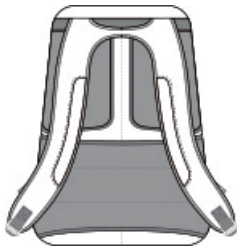

# SPEC SHEET + MEASUREMENTS

PORT AUTHORITY.

Port Authority® Exec Backpack. BG223

## Product photo

- 1,680 ballistic polyester (solid); 300D two-tone polyester/1,680D polyester (heather)
- Spacious main compartment
- Dedicated zippered laptop compartment
- Front zippered pocket with extensive organization panel
- Tricot-lined valuables pocket
- Air mesh shoulder straps
- Side mesh pocket
- Tech nylon zipper pulls
- Padded mesh luggage trolley pass through on back
- Laptop sleeve dimensions: 17" x 13"
- Dimensions: 18.75"h x 14.5"w x 8.75"d; Approx. 2,379 cubic inches

## Sketches

front

back